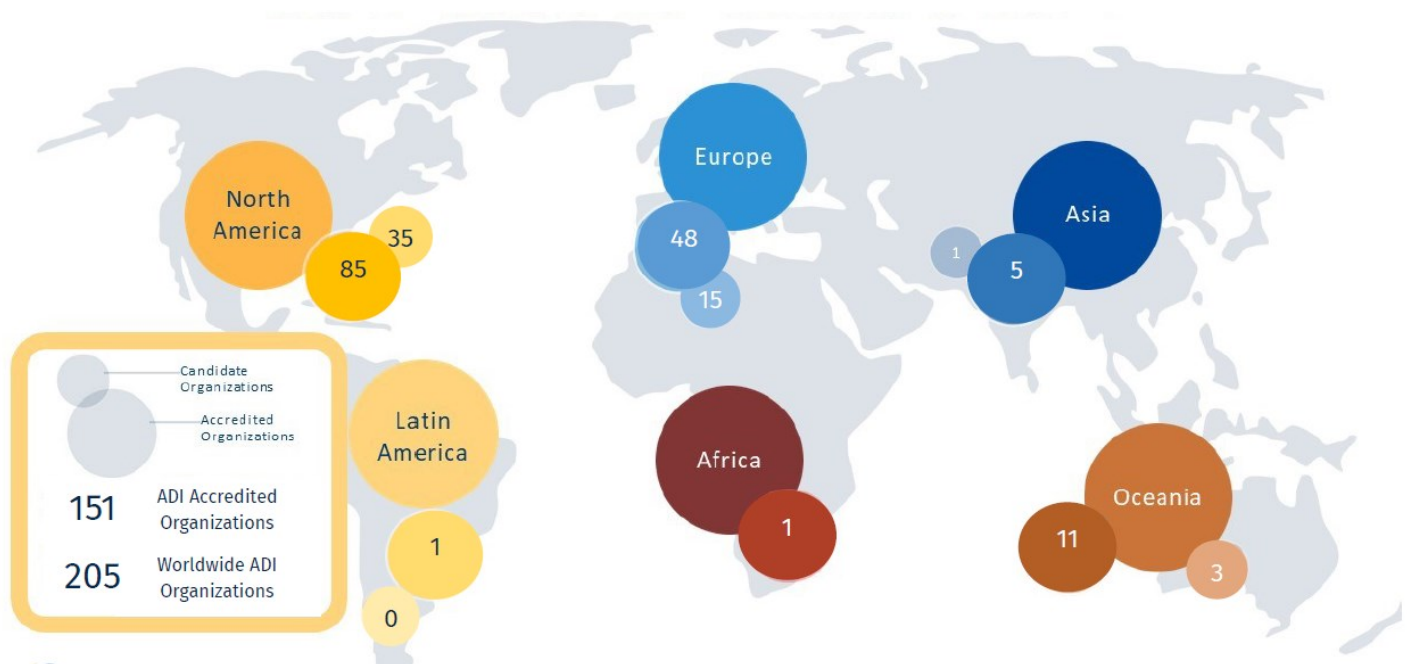

Create a better partnership with ADI

Welcome

Assistance Dogs International, Inc. (ADI) is a worldwide coalition of non-profit programs that train and place Assistance Dogs. Formed in 1986, ADI is the first and largest leading authority in the Assistance Dog Industry. Our members care for approximately 30,000 assistance dog partnerships world wide.

ADI fosters a collaborative global community dedicated to the highest standards of excellence for the assistance dog industry. We work to ensure high quality standards of welfare, education, research and shared learning to create greater possibilities for assistance dogs and the individuals they support across the globe.

Our global community

ADI is a truly global organization, with members across six continents. North America is our most represented region, followed by Europe and then Oceania.

Stats as of January 2023

Creating better corporate partnerships