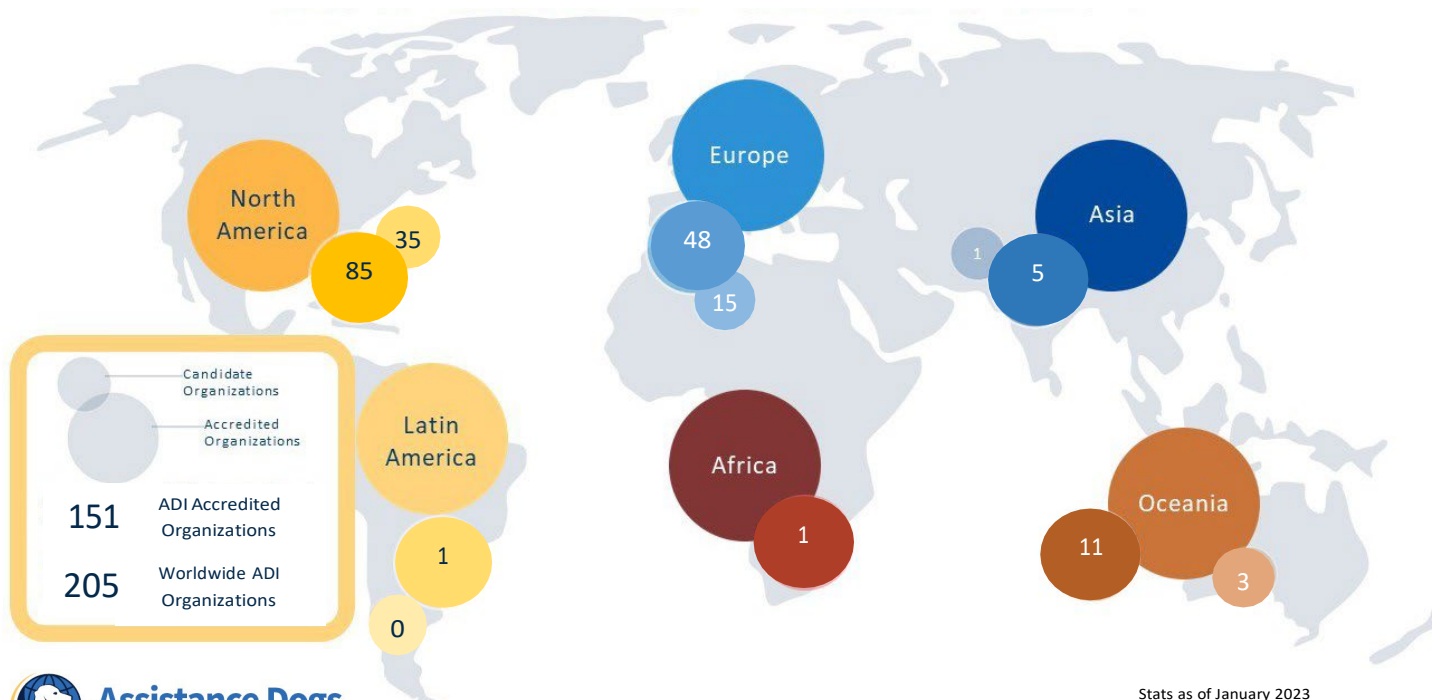

# Create an affiliate partnership with ADI

## Welcome

Assistance Dogs International, Inc. (ADI) is a worldwide coalition of non-profit programs that train and place Assistance Dogs. Formed in 1986, ADI is the first and largest leading authority in the Assistance Dog Industry. Our members care for approximately 30,000 assistance dog partnerships world wide.

## Our global community

ADI is a truly global organization, with members across six continents. North America is our most represented region, followed by Europe and then Oceania.

Stats as of January 2023